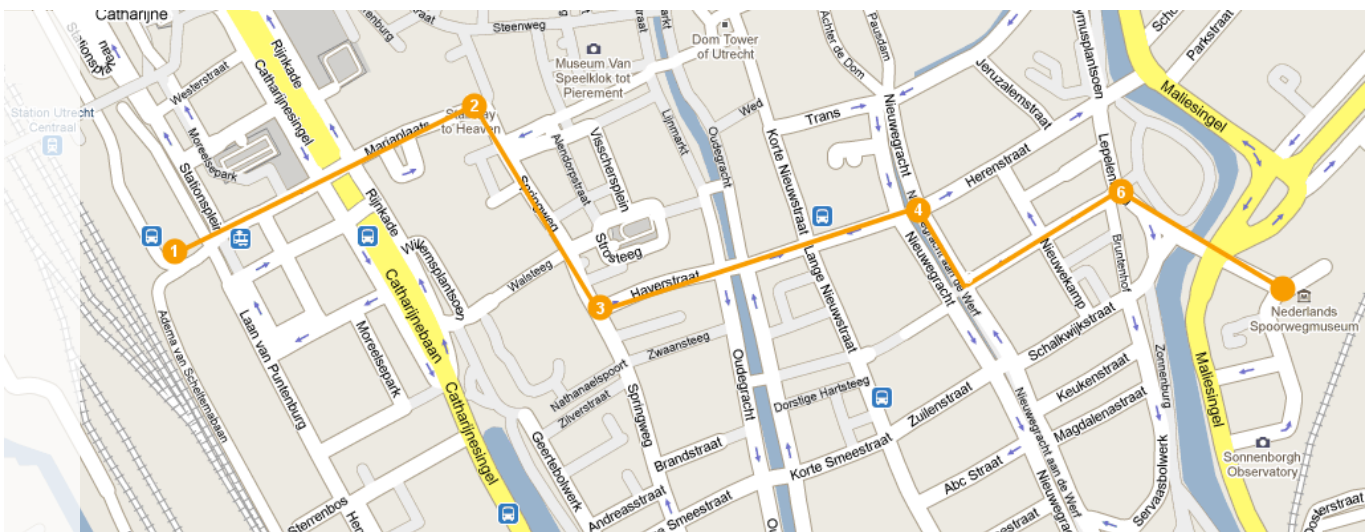

Walking directions to Spoorwegmuseum Utrecht

Het Spoorwegmuseum - Maliebaanstation - 3581 XW Utrecht +31(0)30-230 6206

From Utrecht Central Station

1. Leave the train station and the shopping centre Hoog Catharijne through the exit in the **Godebaldkwartier** and turn left in the direction of the Dom tower (Mariaplaats).
2. Turn right to stay on **Mariaplaats** and continue on Springweg.
3. Turn left at **Haverstraat**, continue on Hamburgerstraat.
4. Turn right at **Nieuwegracht**
5. Turn left at **Brigittenstraat**
6. Turn right at Lepelenburg, cross the Maliesingel and continue on Johan van Oldenbarneveltlaan

Or you can take **GVU** bus no.3 towards Fockema Andreaelaan and gett off at Maliebaan bus stop.